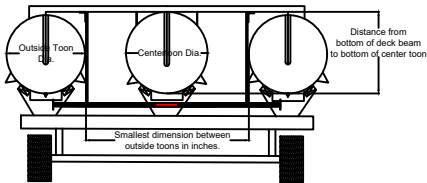

INFORMATION NEEDED FOR ORDER:

- Print clearly and legibly beside indicated measurements needed on pictorial form above actual measurements you take within $\frac{1}{8}$ " accuracy remembering at minimum to double check your form and measurements.
- Provide 1 clear picture from each side of boat that includes entire view of boat from that angle (4 total).
- Provide 1 clear picture of view inside boat from front of boat that includes entire view of interior. (1)
- Provide 1 clear picture of view under boat from front end that includes view of deck beams, toons, trailer/lift. (1)
- Indicate whether the deck underside is bare beams (Stock) on underbody or whether there is an underskin that is smooth installed (Beams cant be seen).

PHA VaraFoil™ Location Sheet #2 of 2